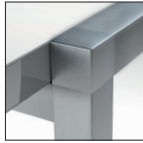

LA_TERRAZZA_3.2
Frame black matt

LA_TERRAZZA_3.3
Frame brushed stainless steel look

Frame design

brushed stain-
less steel look

silver matt

black matt

Colors of the shelves/boards

white
high gloss