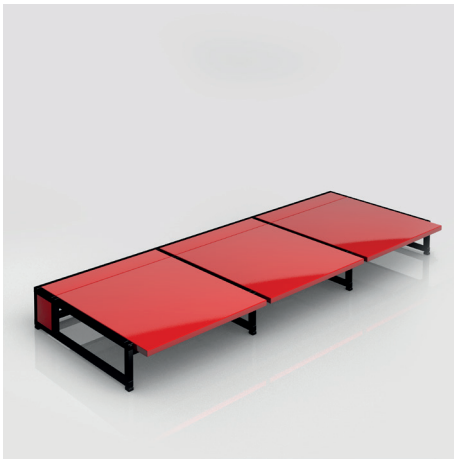

A | S | N

RETAIL PRICE LIST

LA_TERRAZZA_3.1

LA_TERRAZZA_3.2

LA_TERRAZZA_3.3

MADE IN GERMANY

Image: LA_TERRAZZA_3.3

LA_TERRAZZA_3.1
Frame black matt

LA_TERRAZZA_3.2
Frame black matt

LA_TERRAZZA_3.3
Frame brushed stainless steel look

Frame design

brushed stain-
less steel look

silver matt

black matt

Colors of the shelves/boards

white
high gloss

light gray
high gloss

anthracite
high gloss

red
high gloss

Plus-Version

The LA_TERRAZZA Plus-Version is completely equipped with the Ex-Xact Absorber Base. The result: a more natural overall performance with more dynamic and richness of detail. More detailed information see www.asn-design.de

Useful dimension of the electronics: 500 mm x 440 mm

Useful dimension of cable shaft: 500 mm x 100 mm

Load capacity per shelf: 20 kg

*Height only applies to the standard version
(Plus-Version less 4 mm)

Frame: