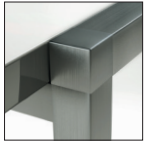

LA_TERRAZZA_3.2
Frame black matt

LA_TERRAZZA_3.3
Frame brushed stainless steel look

Frame design

brushed stain-
less steel look

silver matt

black matt

Colors of the shelves/boards

white
high gloss