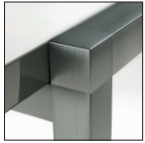

Rahmenfarben

Edelstahloptik gebürstet